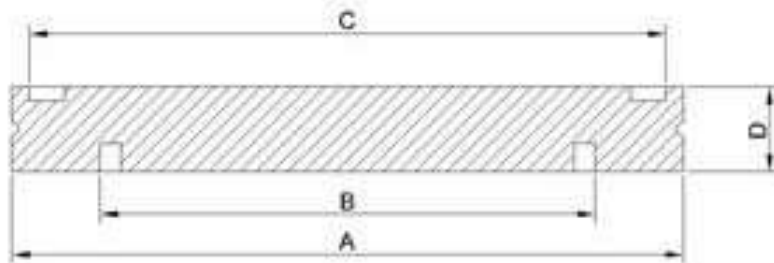

ISO BLANK FLANGE DIMENSION

PUNARVI INDUSTRIES

| SIZE | A | B | C | D |
|------------|-------|-------|-------|------|
| ISO-MF-63 | 95mm | 70mm | 90mm | 12mm |
| ISO-MF-80 | 110mm | 83mm | 105mm | 12mm |
| ISO-MF-100 | 130mm | 102mm | 125mm | 12mm |
| ISO-MF-160 | 180mm | 153mm | 175mm | 12mm |
| ISO-MF-200 | 240mm | 213mm | 235mm | 12mm |